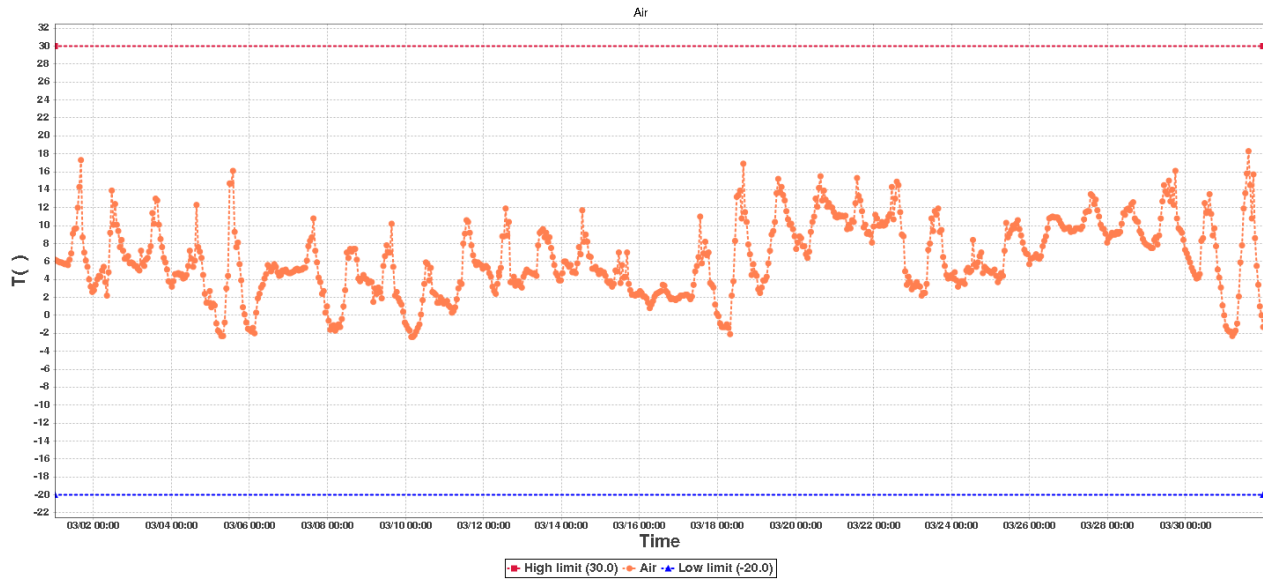

File Generated: 2019/04/04 02:01:43

RCW-600WiFi Data Log

Device Information

Device ID:	02849871144083001802	Device SUB-ID:	0
Device Name:	Ground Prob-2	Device Model:	RCW-600WiFi

Description:

Hours to monitor: 743.0

GP 1000mmSummary

High limit:	30.0	Start Time:	2019/03/01 00:16:17(GMT+01:00)
Low limit:	-20.0	End Time:	2019/03/31 23:44:35(GMT+01:00)
Max:	7.1	Data Points:	738
Min:	5.0		
Average:	5.78		

AirSummary

High limit:	30.0	Start Time:	2019/03/01 00:16:17(GMT+01:00)
Low limit:	-20.0	End Time:	2019/03/31 23:44:35(GMT+01:00)
Max:	18.3	Data Points:	738
Min:	-2.4		
Average:	6.24		