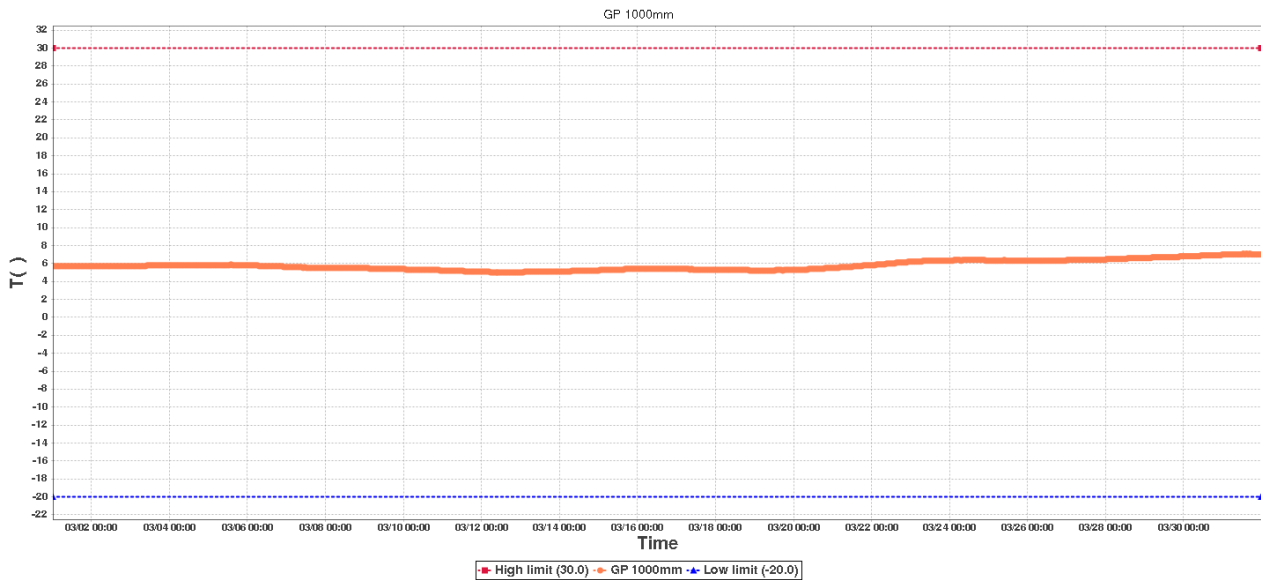

File Generated: 2019/04/04 02:01:43

RCW-600WiFi Data Log

Device Information

Device ID:	02849871144083001802	Device SUB-ID:	0
Device Name:	Ground Prob-2	Device Model:	RCW-600WiFi

Description:

Hours to monitor: 743.0

GP 1000mmSummary

High limit:	30.0	Start Time:	2019/03/01 00:16:17(GMT+01:00)
Low limit:	-20.0	End Time:	2019/03/31 23:44:35(GMT+01:00)
Max:	7.1	Data Points:	738
Min:	5.0		
Average:	5.78		

AirSummary

High limit:	30.0	Start Time:	2019/03/01 00:16:17(GMT+01:00)
Low limit:	-20.0	End Time:	2019/03/31 23:44:35(GMT+01:00)
Max:	18.3	Data Points:	738
Min:	-2.4		
Average:	6.24		